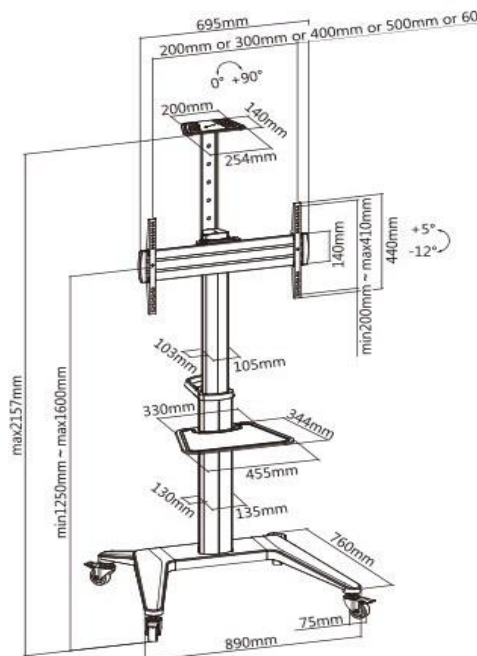

# ULTRA MODERN ALUMINUM HEIGHT-ADJUSTABLE TV CART LANDSCAPE / PORTRAIT ORIENTATION

FOR MOST 37"~70" FLAT PANEL TVS

## SPECIFICATION

TTV12-46TW comes with an ultra-strong lightweight aluminum column securely attached to an aesthetically pleasing base that together offers the most stable and secure solution for large and heavy displays. Users can easily flip the TV from landscape to portrait orientation or adjust it to remain at any position along the column. The toolless tilting design offers a variety of viewing angles. The cart is easy to move using the built-in D-ring handle while four lockable casters ensure quiet maximum stability along the way. A height-adjustable camera shelf and equipment tray are provided for devices and materials, and the integrated cable management system keeps wiring organized and protected.

Material:	Steel, Plastic, Aluminum
Surface Finish:	Powder Coating
Color:	Matte Black or Gloss White
Dimensions:	890x760x2157mm (35"x29.9"x84.9")
Fit Screen Size:	37"-70"
VESA Compatible:	200x200,300x200,300x300,400x200,400x300,400x400,600x400
TV Weight Capacity:	70kg (1154 lbs)
Screen Qty:	1
Tilt Range:	+5°~-12°
TV Height Adjustable:	Yes
Height Range:	1250~1600mm (49.2"~63")
Shelf Weight Capacity:	5kg (11lbs)
Shelf Height Adjustable:	Yes
Camera Rack Weight Capacity:	5kg (11lbs)
Cable Management:	Yes
Base Type:	Caster
Accessory Kit Package :	Normal / Ziplock Polybag, Compartment Polybag
Instruction Manual Included:	Yes